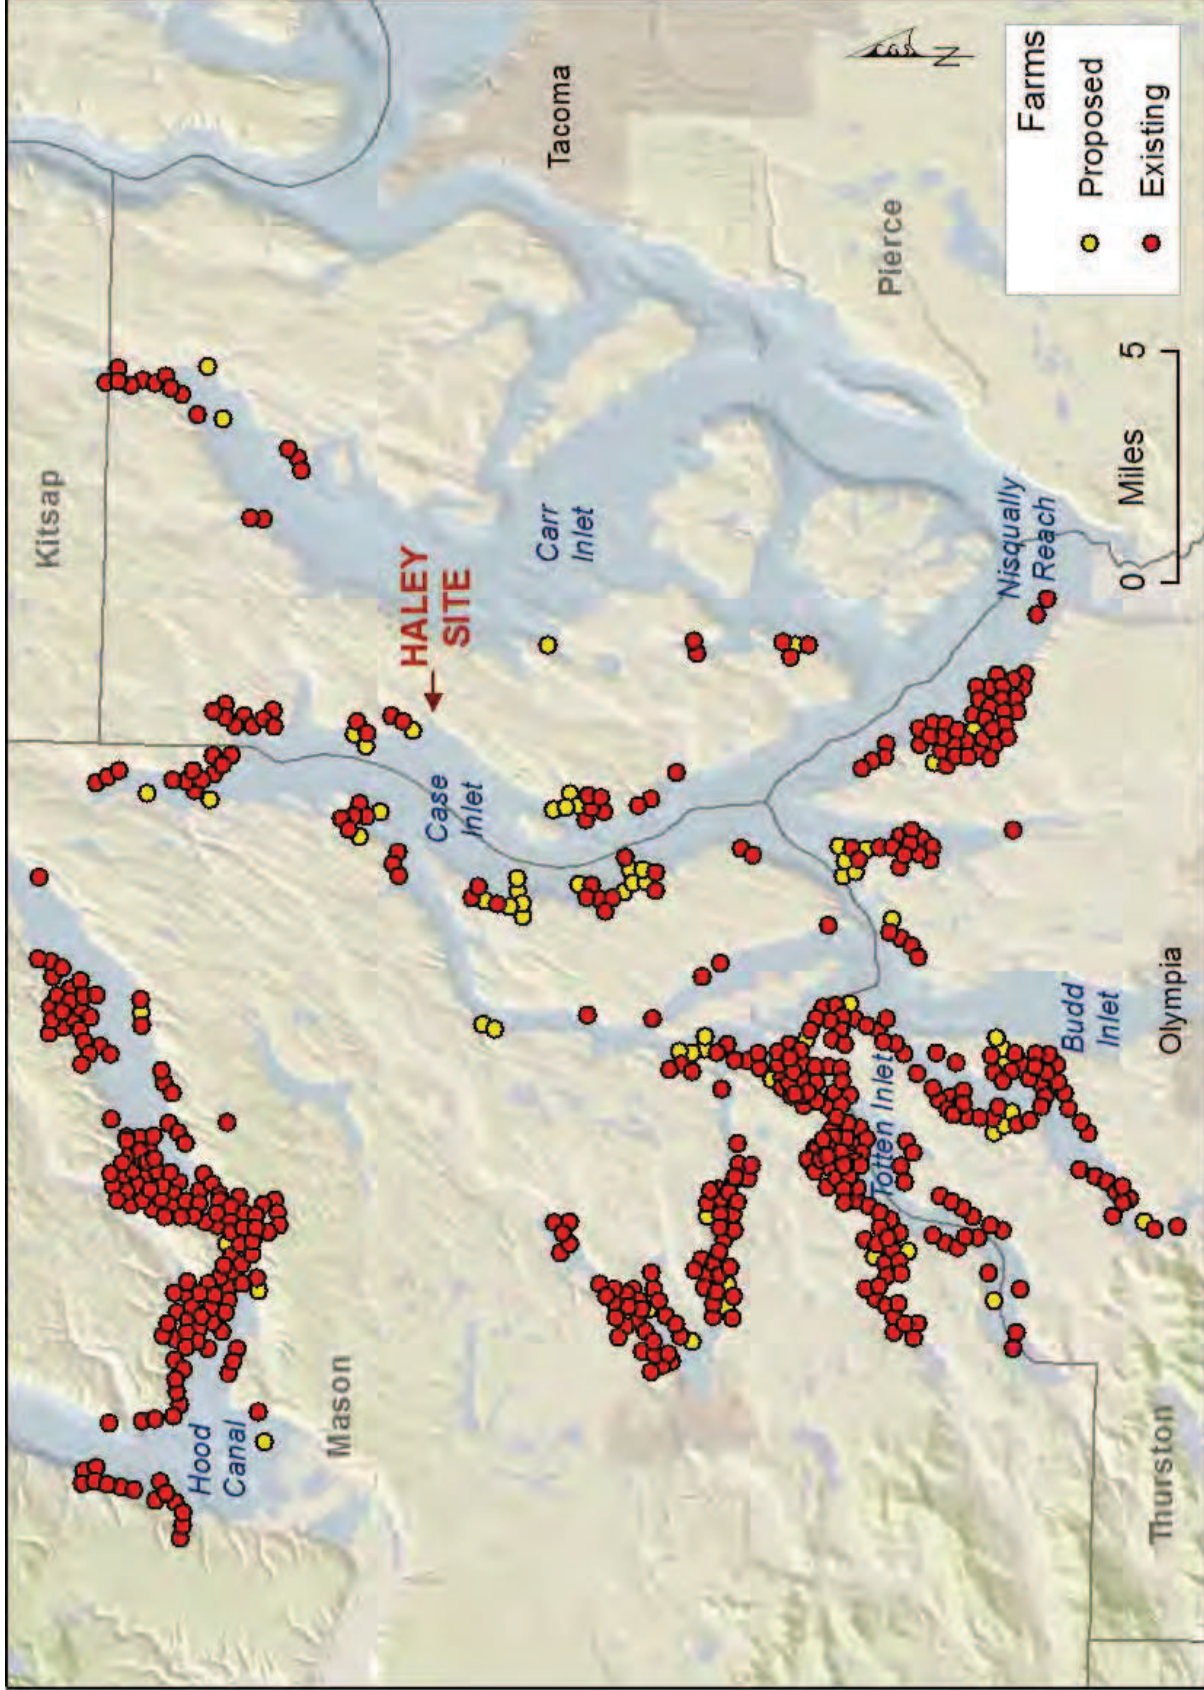

Cumulative Impacts: existing and proposed shellfish farms

Known existing and proposed shellfish farm locations in South Puget Sound, totaling 625 in best-available 2012-2014 data.

Cumulative Impacts: existing and proposed shellfish farms

Known existing and proposed shellfish farm locations in Case Inlet, using best-available 2012-2014 data.