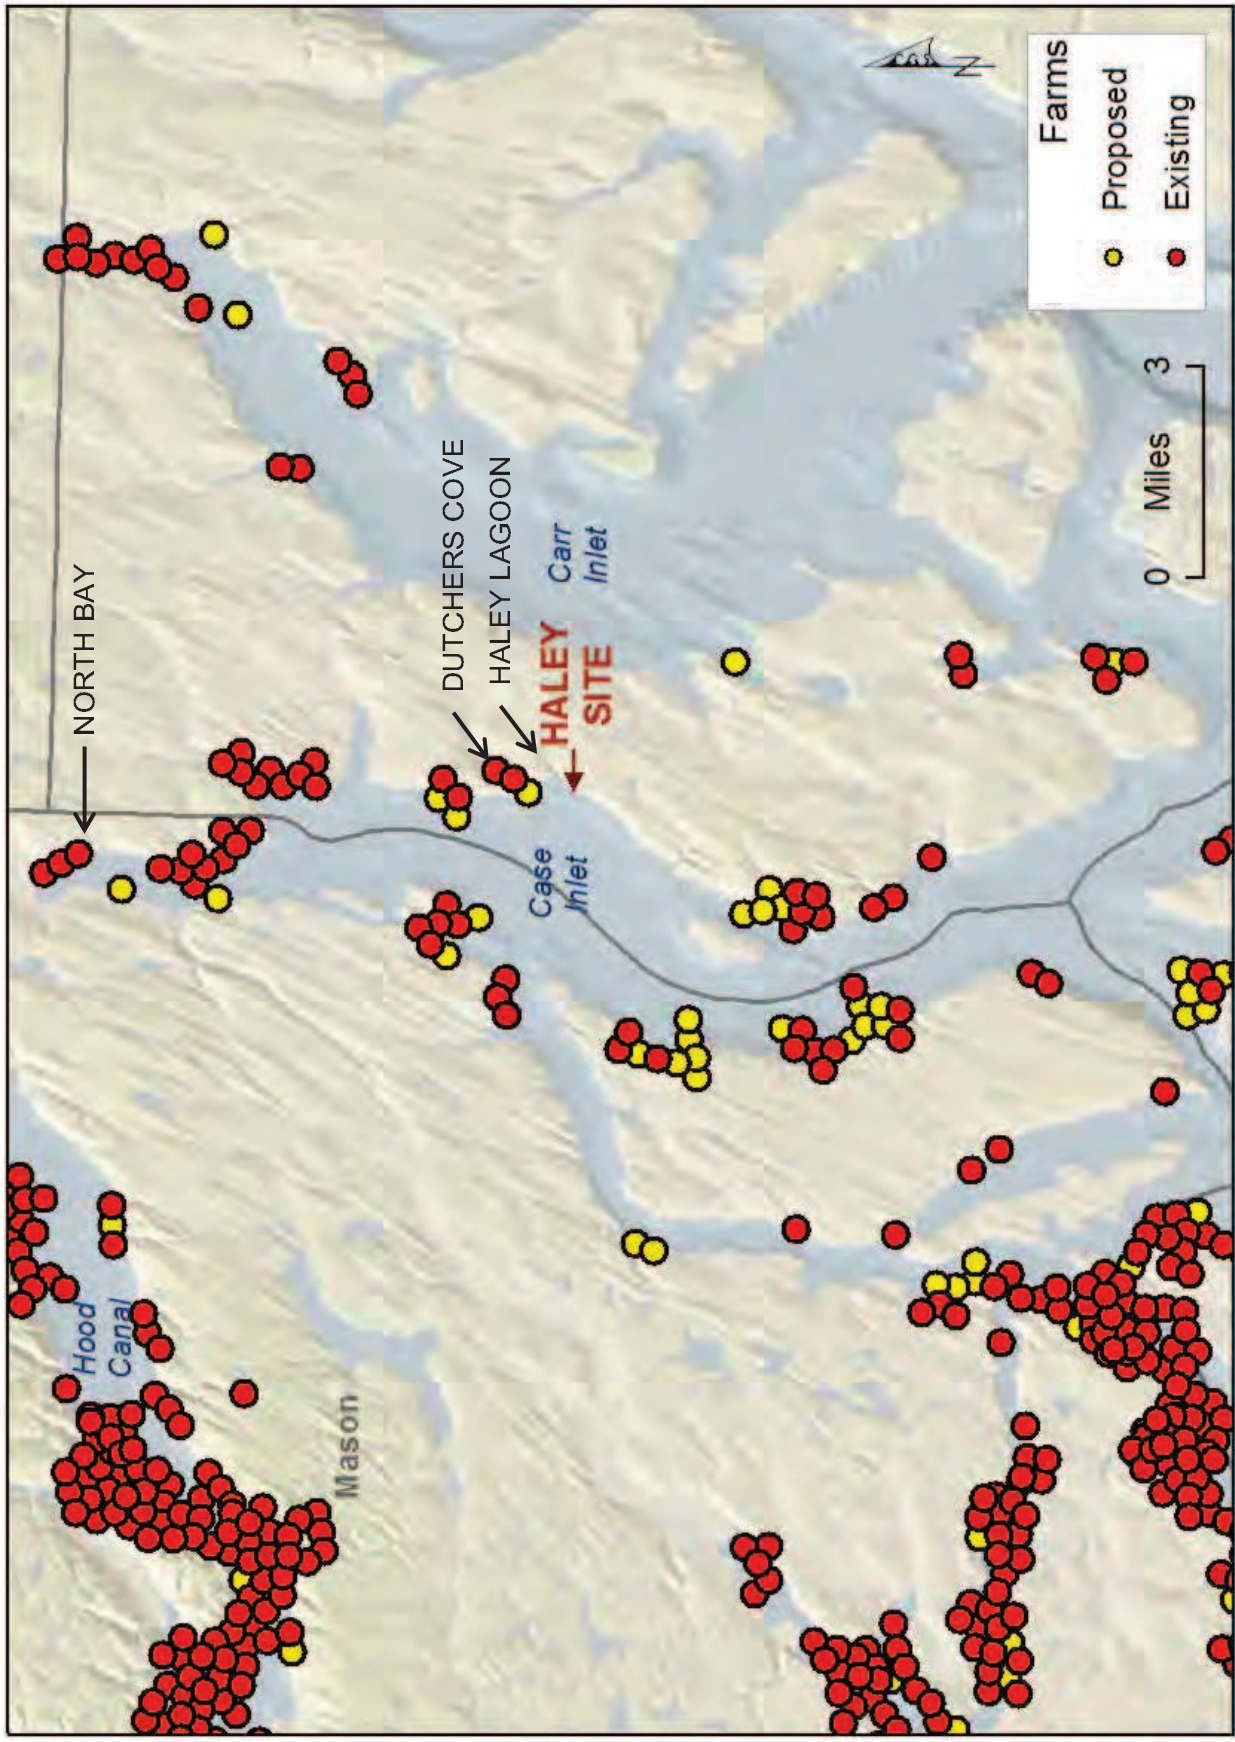

Cumulative Impacts: existing and proposed shellfish farms

Known existing and proposed shellfish farm locations in South Puget Sound, totaling 625 in best-available 2012-2014 data.

Cumulative Impacts: existing and proposed shellfish farms

Known existing and proposed shellfish farm locations in Case Inlet, using best-available 2012-2014 data.